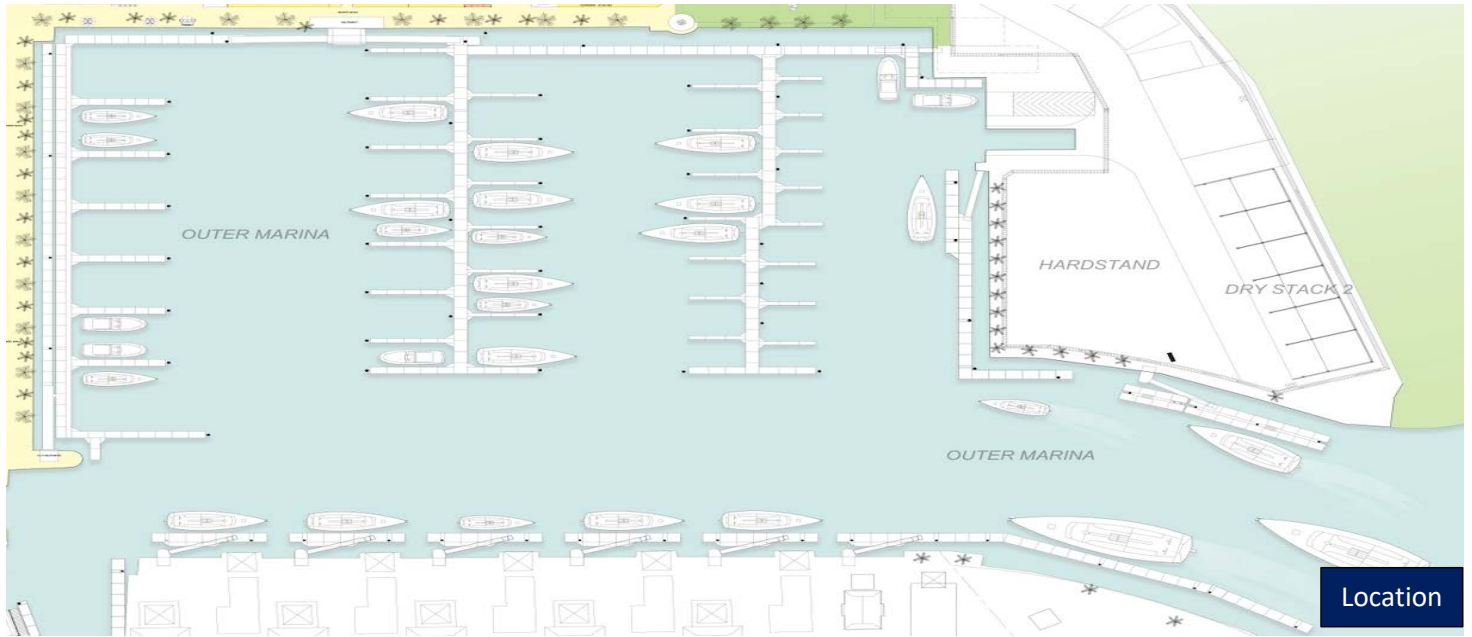

WET BERTHS

WET BERTH

In combination with our versatile, SHA Plus+ certified Exhibition Hall, and waterfront Boardwalk, our Wet Berth is the ideal venue for boat shows or other industry events. It can accommodate 100 vessels in sizes up to 35 metres, and we offer a full range of marina services on-site, including fuel docks, electricity, water supply and free Wi-Fi. Royal Phuket Marina has hosted the world-renowned events PIMEX International Boat Show, and the Thailand Yacht Show.

Centrally located, Royal Phuket Marina offers easy access to all major attractions and accommodations throughout the island and is a short 25-minute drive from Phuket International Airport.

Boardwalk

events@royalphuketmarina.com

Royal Phuket Marina

68 Moo 2, Thepkasattri Rd., Kohkaew, Muang, Phuket 83000 Thailand

WET BERTHS

Dimensions:

Area: 10,000 sqm outdoor

Max Capacity (persons): 2000 outdoor

Our talented team offers a full suite of services including: