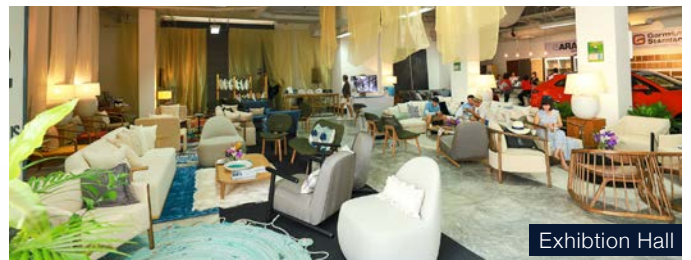

ROYAL PHUKET MARINA | MICE

EXHIBITION HALL

Exhibition Hall

Exceed your client's expectations with the wealth of possibilities on the tropical island of Phuket. Set against the stunning backdrop of Phuket's only 5 Gold Anchor award-winning marina, RPM's Exhibition Hall boasts 2,000 sqm of internal space and over 1,000 sqm of usable outdoor venue space and is the only Exhibition Hall in Thailand to receive SHA Plus+ certification.

In addition to our Exhibition Hall, Royal Phuket Marina has unique options for events including an outdoor 740sqm Town Hall, a boardwalk/promenade wrapping around the marina with F&B outlets for side events, a luxurious waterfront villa for exclusive product presentations, a penthouse apartment with sweeping views of the surrounds for an unforgettable cocktail event, and a 75ft luxury yacht for board meetings, private or corporate event cruising around the stunning islands of the Andaman Sea.

Dimensions: 52 x 46 x 3.5
Area: 2000 sqm indoor | 1000 sqm outdoor
Max Capacity (persons): 1750 indoor | 1000 outdoor

- Audio Visual Service
- Decoration
- Digital & Regular Signage on-site
- Event Management
- Freight Forwarding
- Furniture and Carpeting
- I.T. Network
- On-Site Management
- Registration Facilities
- Security
- Specialized Lightning
- Stand Building
- Contracting
- Stand Design Service
- Warehouse On-Site
- Food & Beverage Options